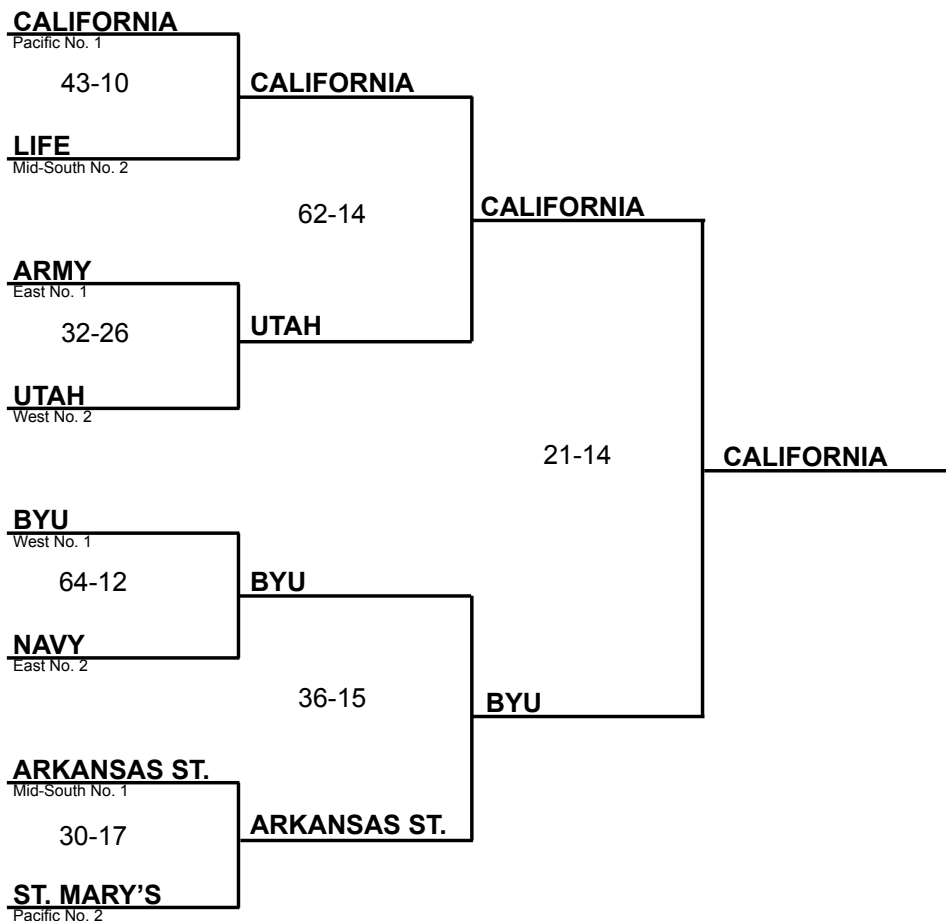

2011 National Collegiate Rugby Postseason Bracket & Standings

Quarterfinals
hosted by
higher seeds
May 7

Semifinals
at Infinity Park
Glendale, Colo.
May 14

Championship
at Rio Tinto Stadium
Sandy, Utah
May 21

FINAL REGULAR-SEASON STANDINGS

PACIFIC:
 * California (7-0)
 * Saint Mary's (6-1)
 Central Washington (5-2)
 San Diego State (4-3)
 Cal Poly (3-4)
 UCLA (2-5)
 UC Davis (1-6)
 Claremont (0-7)

WEST:
 * Brigham Young (7-0)
 * Utah (6-1)
 Arizona State (5-2)
 Arizona (4-3)
 Air Force (3-4)
 Colorado (2-5)
 Colorado State (1-6)
 Wyoming (0-7)

MID-SOUTH:
 * Arkansas State (6-0)
 * Life (5-1)
 Louisiana State (3-3)
 Notre Dame (3-3)
 Texas A&M (2-4)
 Tennessee (2-4)
 Oklahoma (0-6)

EAST:
 * Army (7-0)
 * Navy (6-1)
 Penn State (5-2)
 Kutztown (3-4)
 Dartmouth (3-4)
 Delaware (2-5)
 Ohio State (1-6)
 Rutgers (1-6)